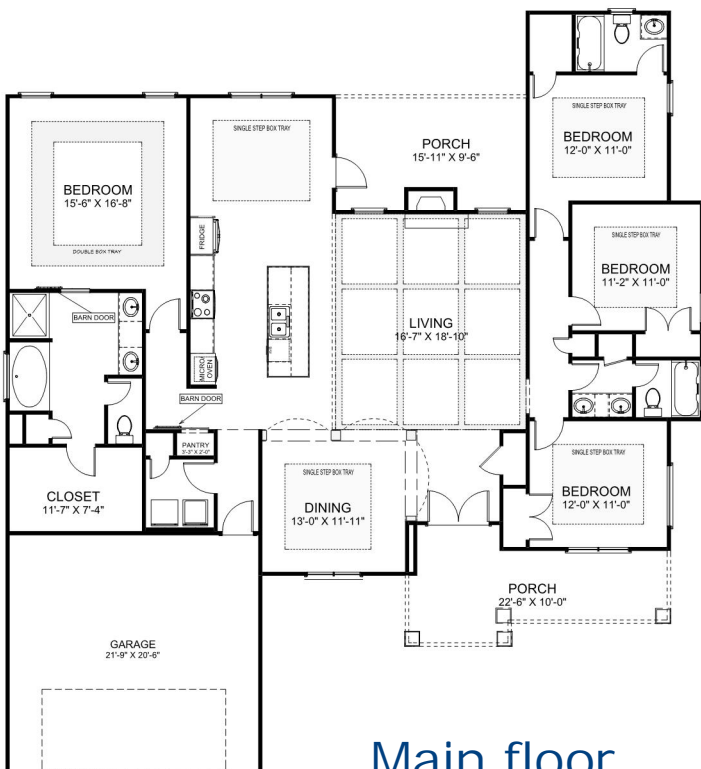

# THE SYCAMORE

Option #1

2332 SQUARE FEET  
 4 BEDROOM  
 3 BATH  
 SEPARATE DINING ROOM  
 ALL BRICK

Option #2

Option #3

Main floor

WWW.DRIGGERS-REEDCONSTRUCTION.COM

REDLAND HOME DESIGN  
 WWW.REDLANDHOMEDESIGN.COM