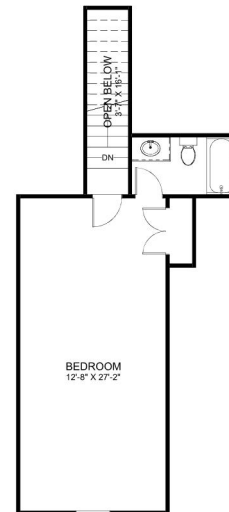

THE ALDER

Option #1

2723 SQUARE FEET
 4 BEDROOM
 3 BATH
 SEPARATE DINING ROOM
 ALL BRICK

Option #2

DRIGGERS-REED
 CONSTRUCTION
WWW.DRIGGERS-REEDCONSTRUCTION.COM

Option #3

THE ALDER

option #1