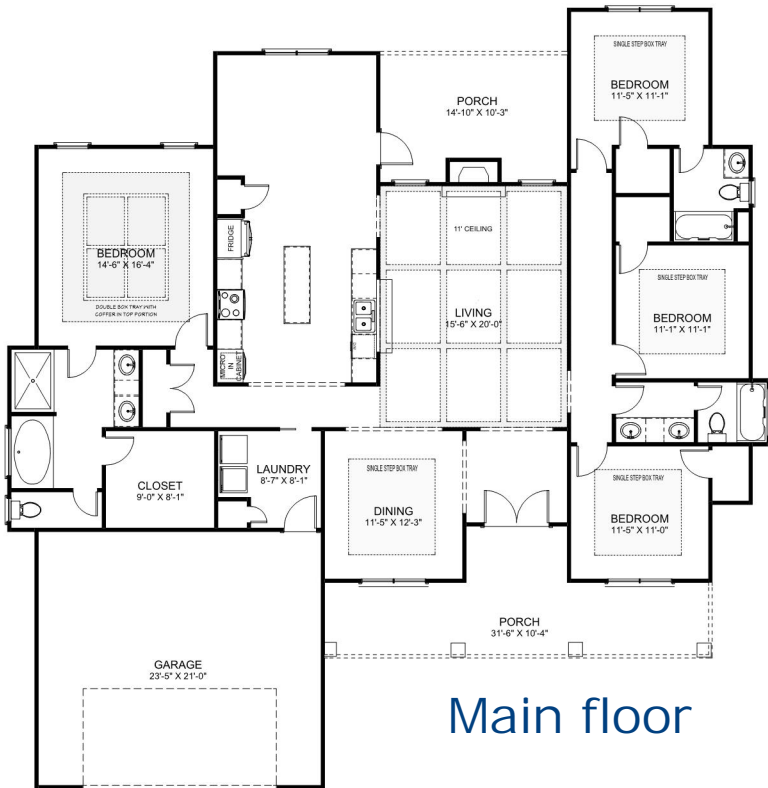

THE MAPLE

Option #1

Option #2

2303 SQUARE FEET
4 BEDROOM
3 BATH
SEPARATE DINING ROOM
ALL BRICK

Option #3

WWW.DRIGGERS-REEDCONSTRUCTION.COM

REDLAND HOME DESIGN
WWW.REDLANDHOMEDESIGN.COM

THE MAPLE