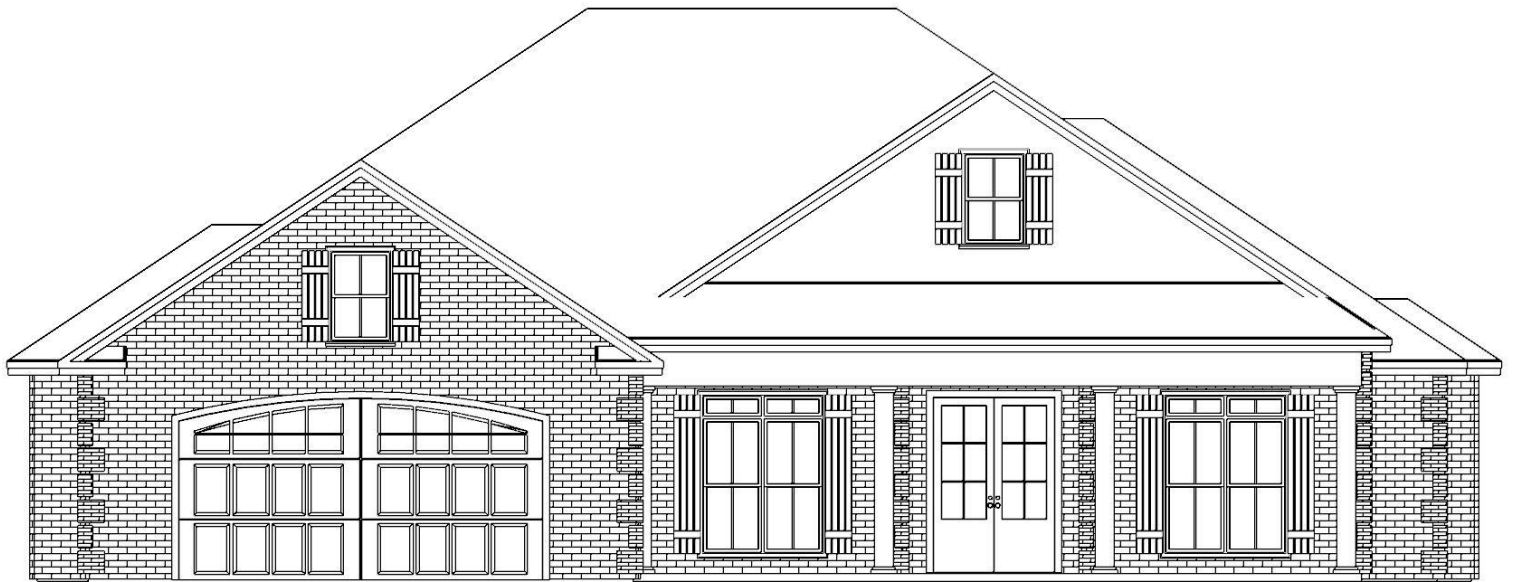

THE MAPLE

option #3